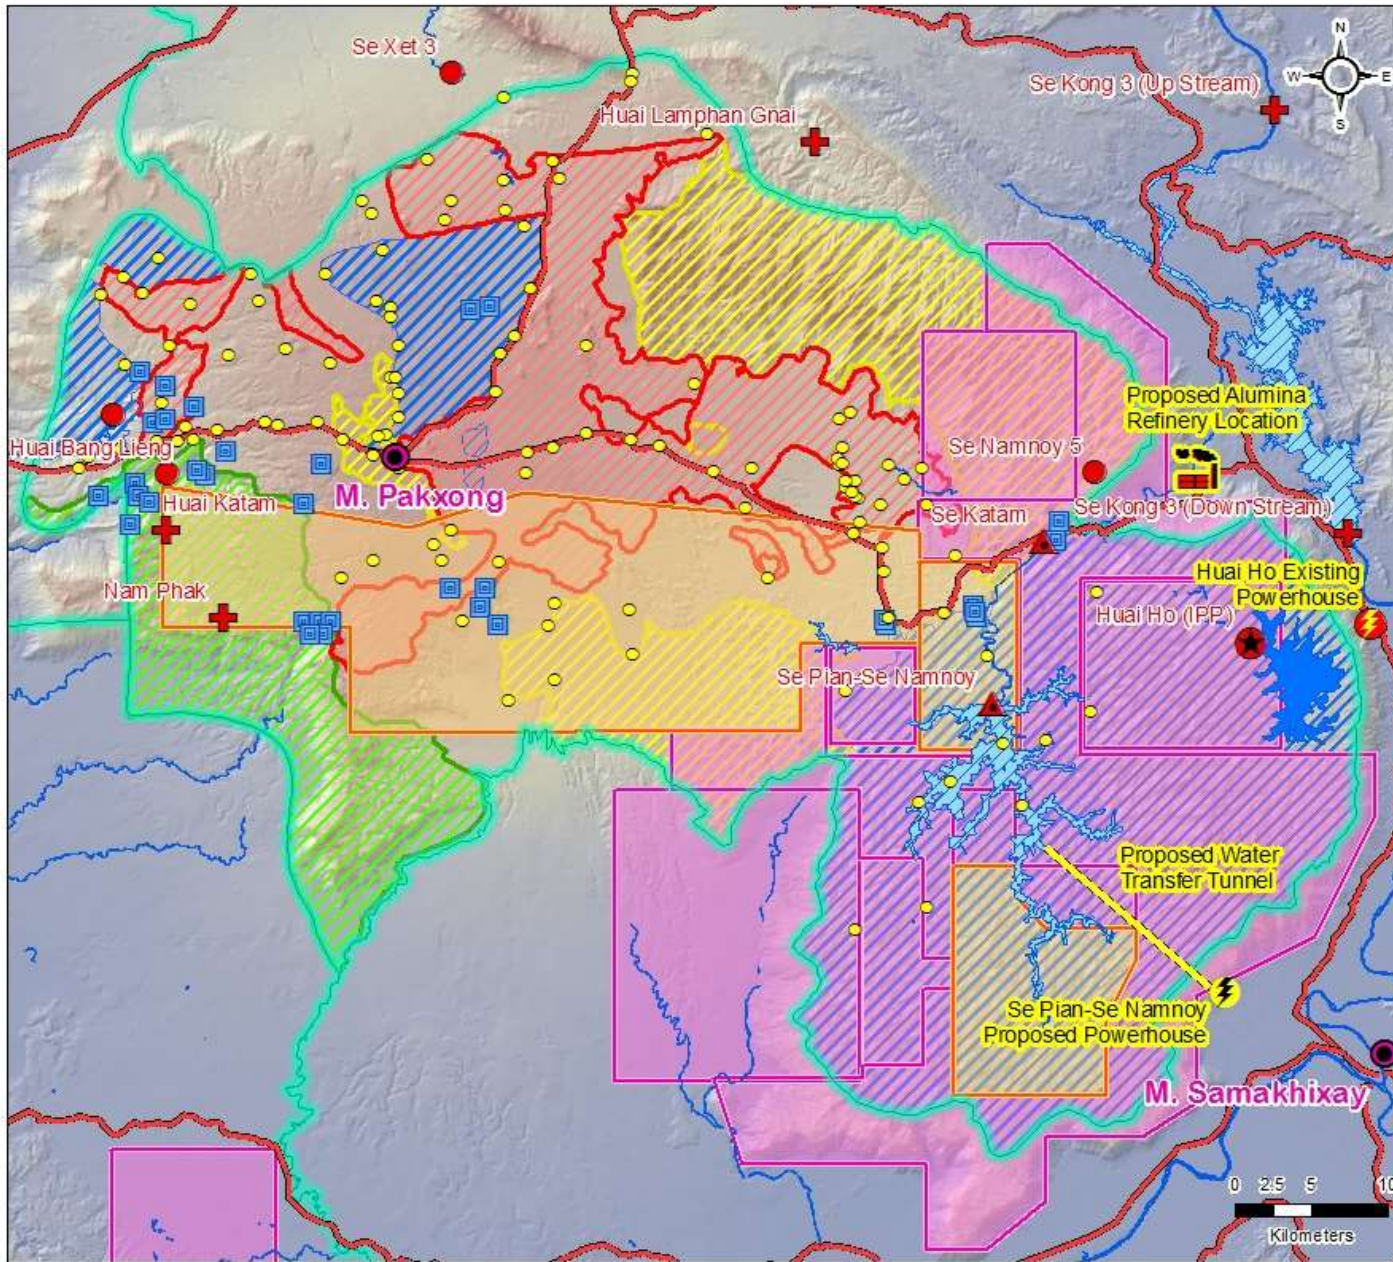

Integrated Spatial Planning

A Regulatory and Transparent Tool

Sets the framework for the desired development

Prevents undesired development

- Integrated Spatial Planning demonstrated in four provinces
- ISP underway in four more provinces

ISP IN PRACTICE

SELECTED EXAMPLES AND EXTRACTS

View of Vientiane Capital City, Lao PDR

Rice field in Vang Vieng District, Vientiane Province

*Rubber tree plantation in
Bachieng District, Champassak
Province, 2008*

Sepon Gold and Copper Mining in Vilabouly District, Savannakhet Province, Lao PDR

*Nam Theun 2 Dam
Construction in Jan 2008
(1070MW)*

Legend

- District Center
- Village
- Water Fall
- Main Road
- River/Stream
- District Boundary

- Refinery Location
- Bauxite Mining Exploration
- Bauxite Mining Prospecting

Protected Area (ISP of District)

- District Biodiv. Conservation
- Nation Bio Conservation
- Reforestration
- Watershade Protection