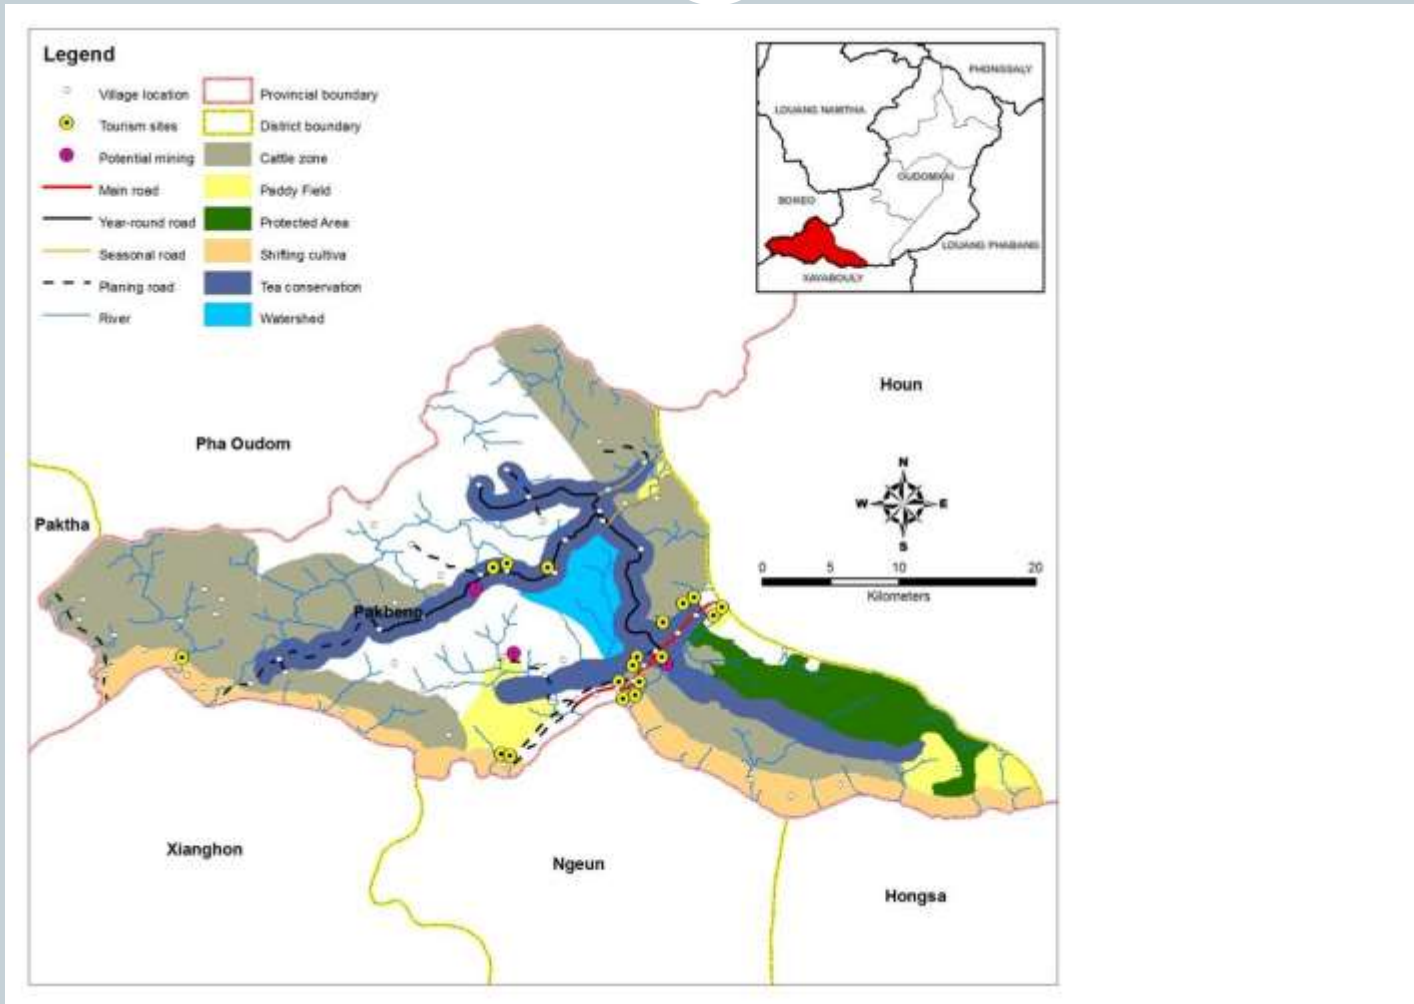

ISP Pakbaeng, Oudomxay