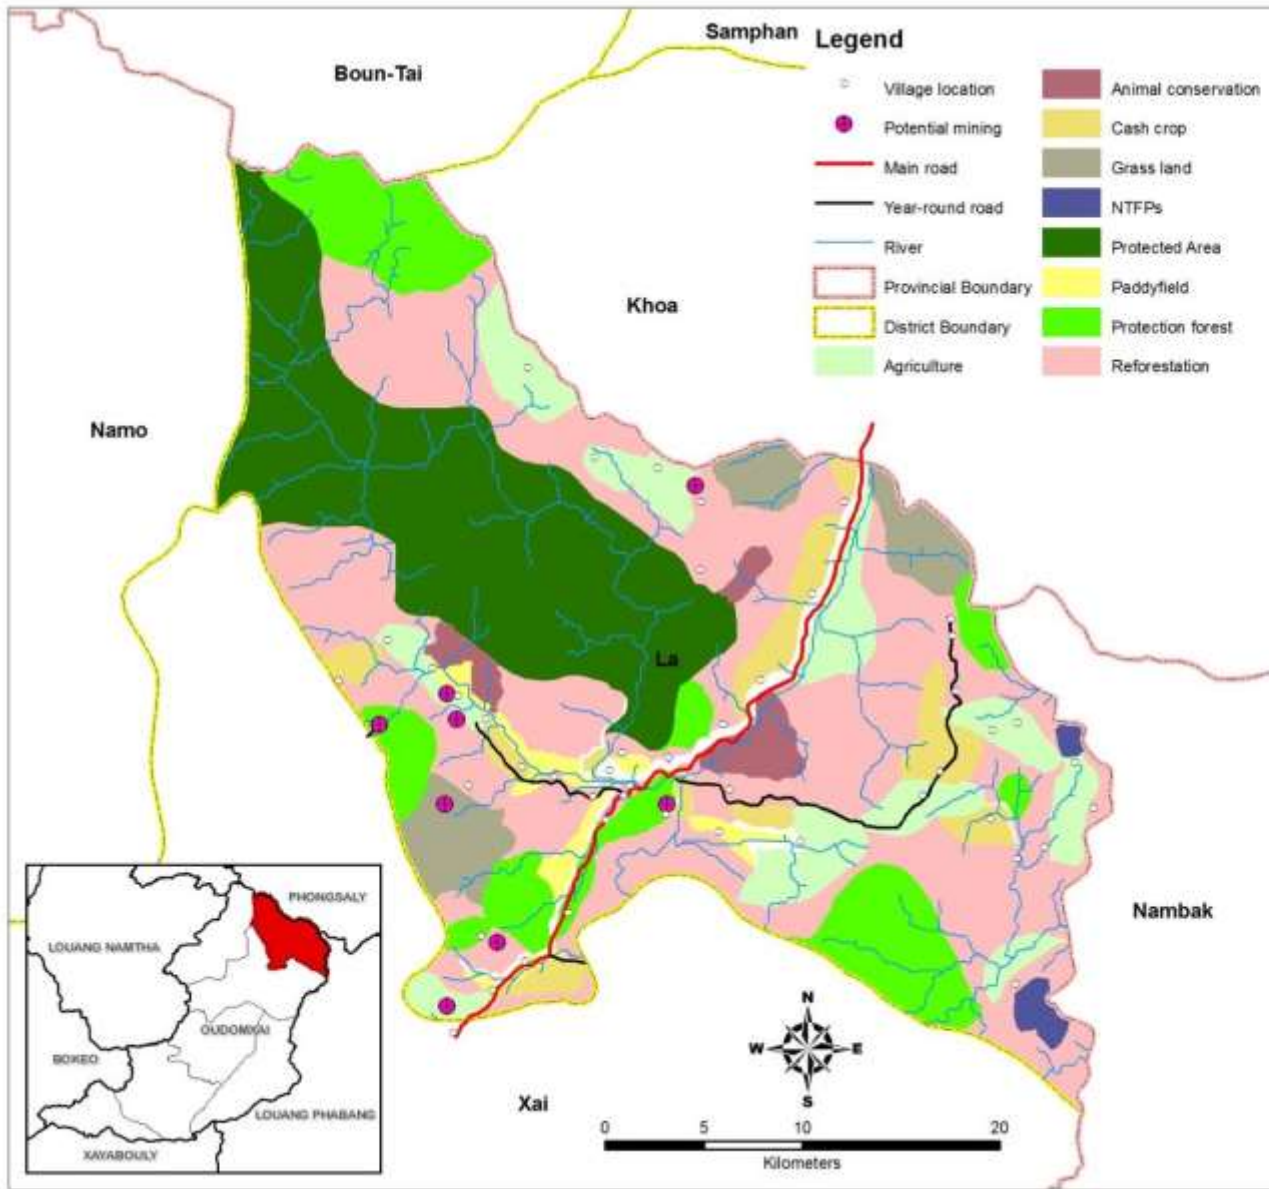

La District